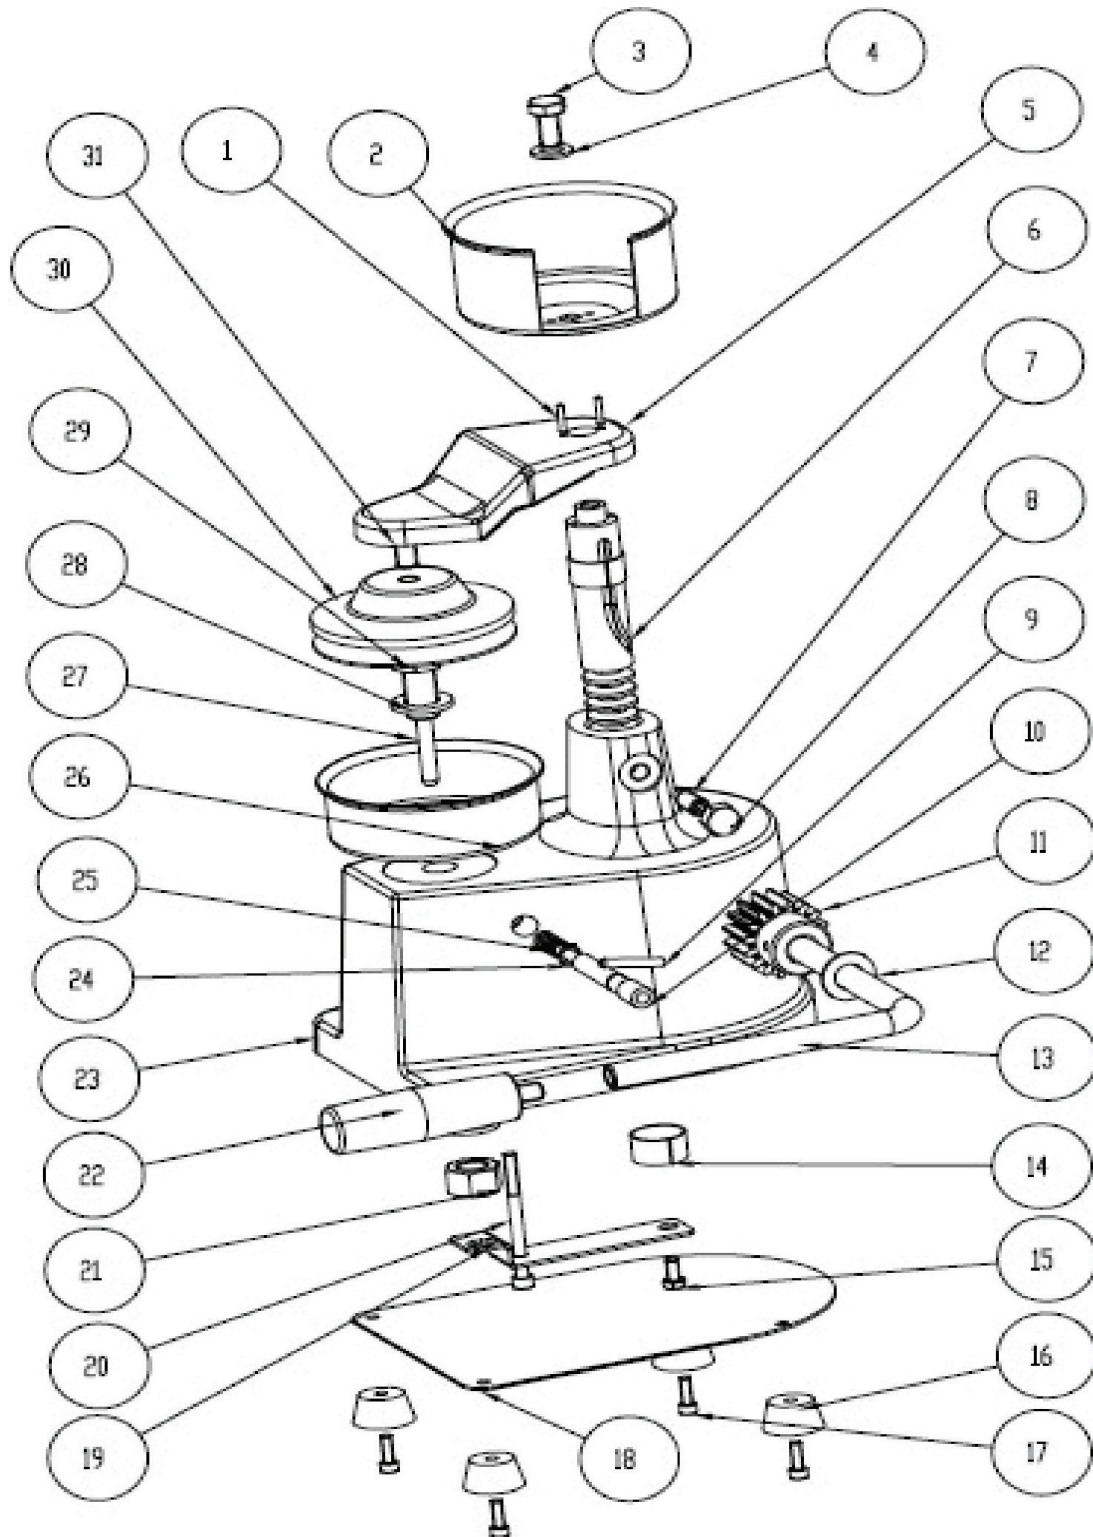

# Parts Breakdown

Item 21572

# Parts Breakdown

---

## Item 21572

Item No.	Description	Position	Item No.	Description	Position	Item No.	Description	Position
70521	Round Pin for 21572	1	70532	Gasket for 21572	12	70541	Box for 21572	23
70522	Casket for 21572	2	70533	Roller for 21572	13	70542	Ring for 21572	24
70523	Bolt for 21572	3	70534	Sliding Bearing for 21572	14	70543	Spring for 21572	25
70524	Plain Washer for 21572	4	70535	Hex Bolt for 21572	15	70544	Bucket for 21572	26
70525	Holder for 21572	5	70536	Feet for 21572	16	70545	Plate for 21572	27
70526	Rack Shaft for 21572	6	70537	Screw for 21572	17	70546	Flat for 21572	28
70527	Screw for 21572	7	70538	Baseboard for 21572	18	70547	Barrel for 21572	29
70528	Row for 21572	8	31788	Plate for 21572	19	70548	Presser for 21572	30
70529	Stress Pin for 21572	9	31790	Six-Socket for 21572	20	70549	Flush End for 21572	31
70530	Push Rod for 21572	10	70539	Hexnut for 21572	21			
70531	Gear for 21572	11	70540	Shank for 21572	22			